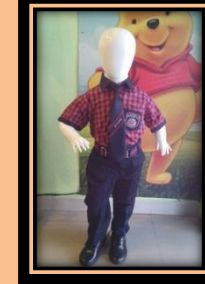

BOYS
CLASSES V TO XII
(ALL DAYS EXCEPT WED & SAT)